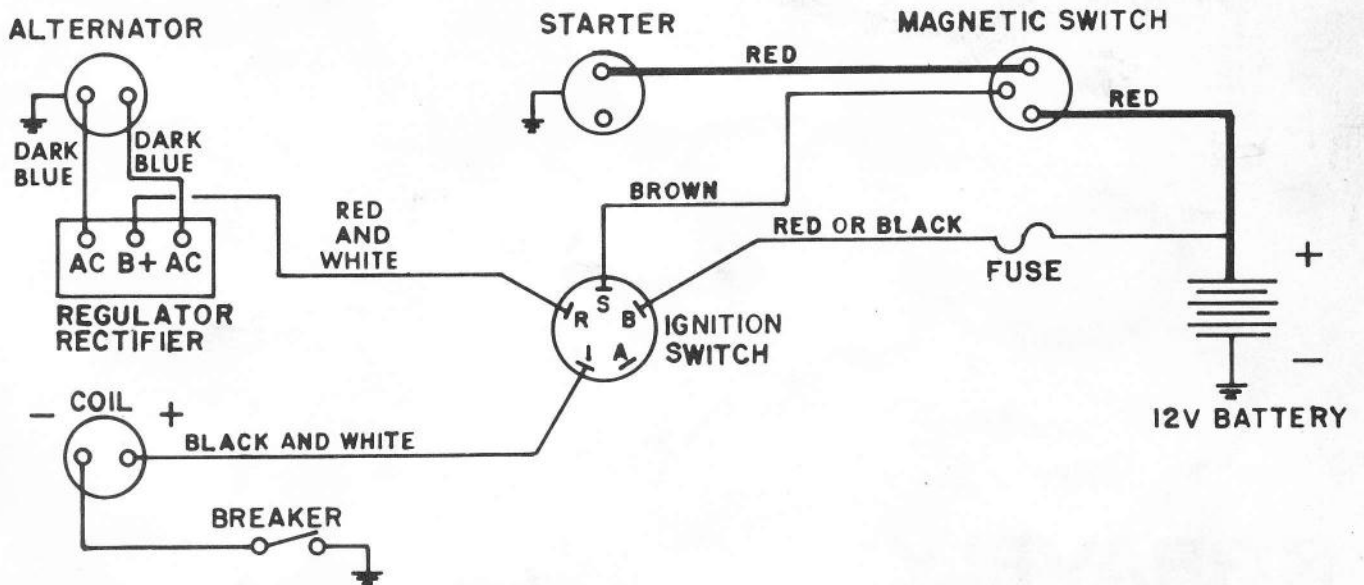

814 AND 812 WIRING DIAGRAM

810 WIRING DIAGRAM