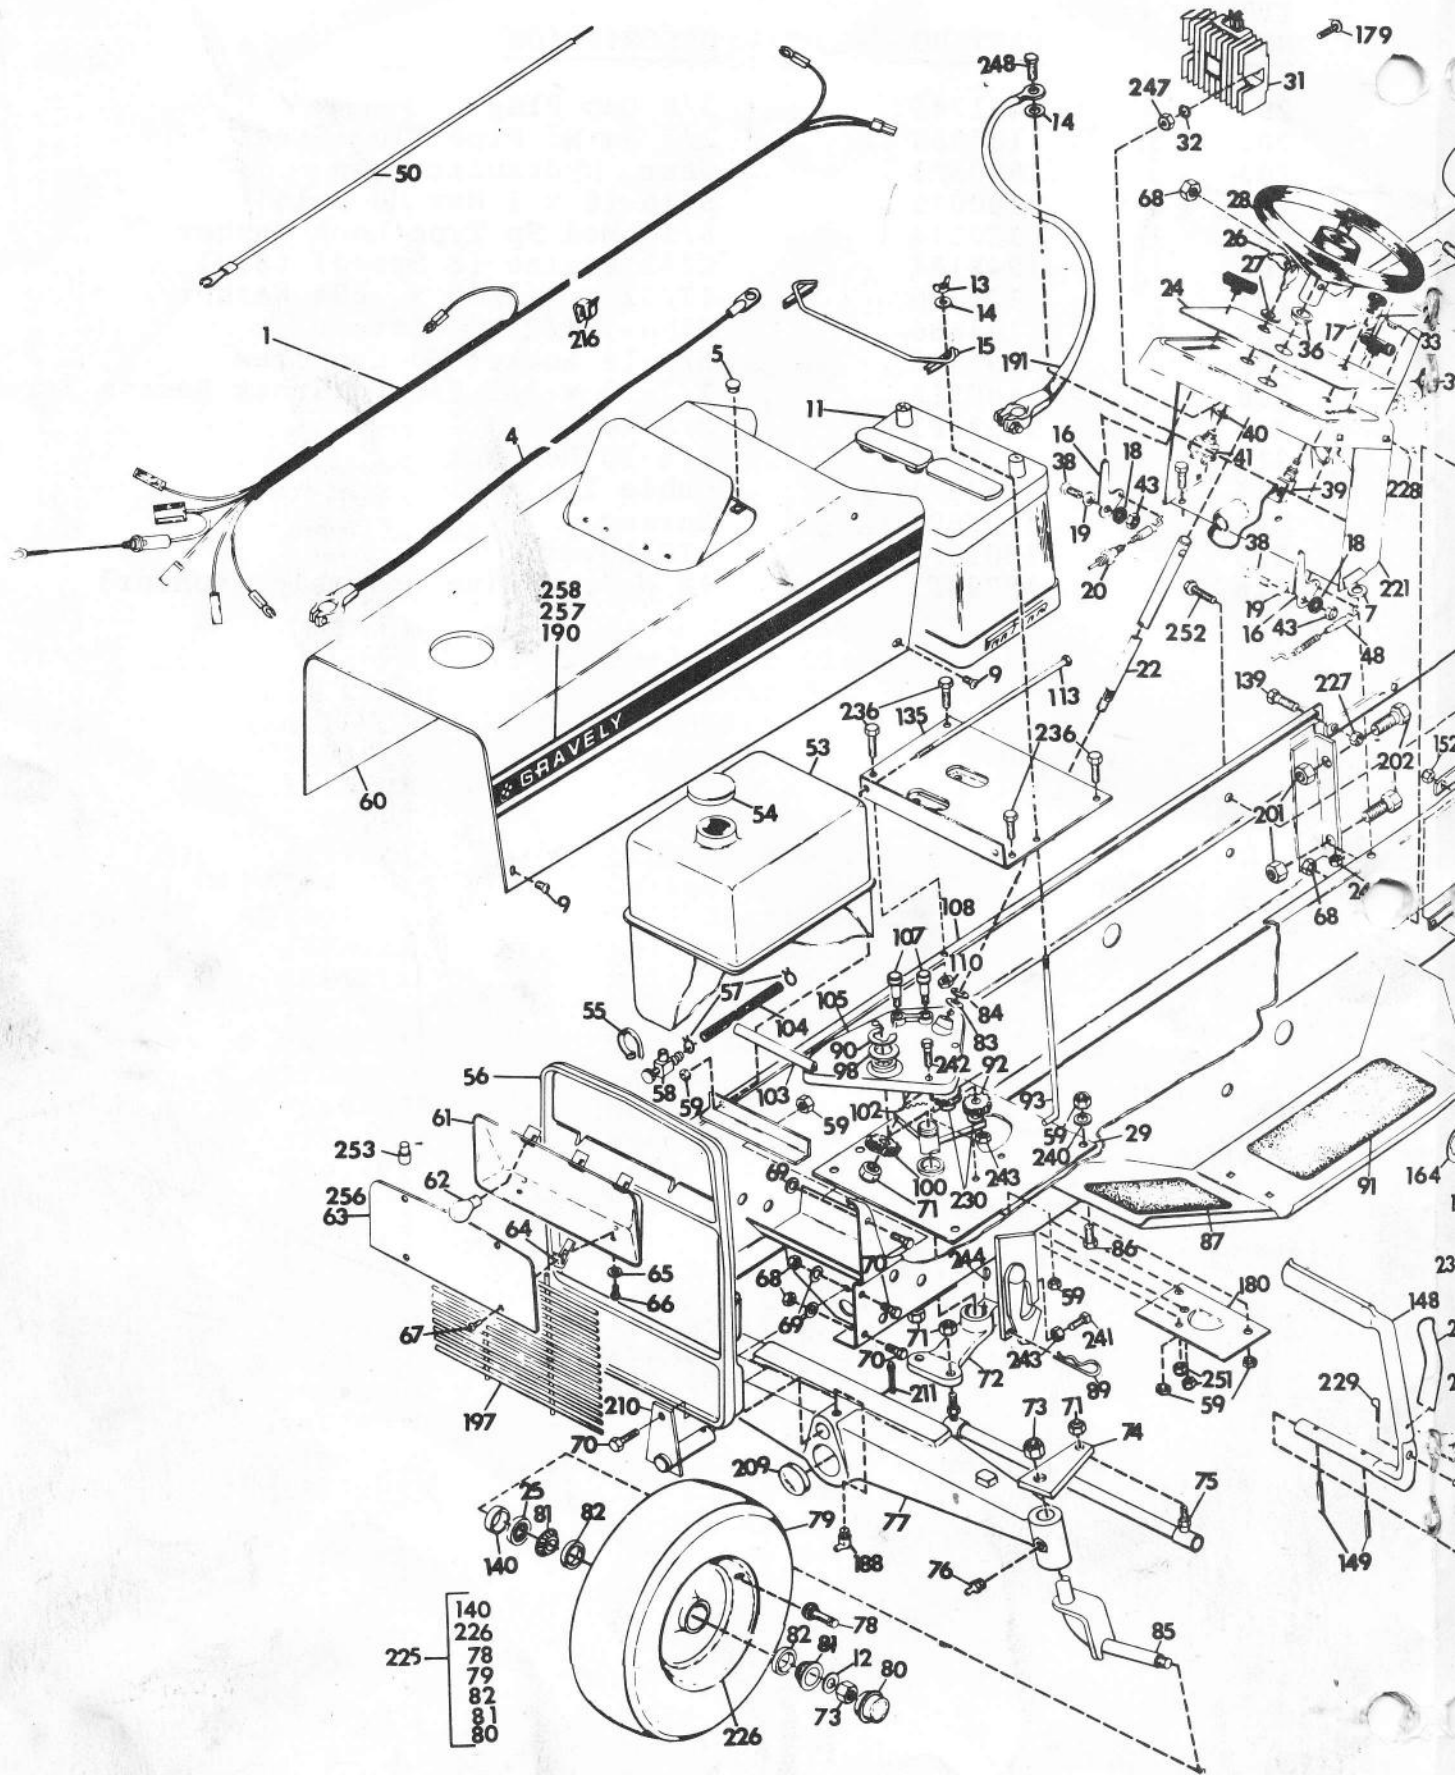

GRAVELLY®

**ILLUSTRATED
PARTS LIST
810, 812, 814
Tractors**

Prior to Serial Number 23211

8495

For Models 19489E1, 19490E1, 19752E1
Form No. 19696P1 (7/72)
Printed in U.S.A.

<u>ITEM NO.</u>	<u>PART NO.</u>	<u>DESCRIPTION</u>
1	18023P1	Transmission Cover
2	17984P1	Ball Bearing
3	15115P1	Gear
4	17993P1	Spacer
5	17992P1	Gear
6	17989P1	Splined Shaft
7	15118P1	Gear
8	18000P1	Thrust Race
9	17999P1	Spacer
10	19535P1	Gear
11	17997P1	Splined Shaft
12	17992P1	Gear
13	180177	1/2-13 Hex Hd Bolt 1-1/2 Long
14	15118P1	Gear
15	17915P1	Ball Bearing
16	17916P1	Retaining Ring
17	17919P1	Retaining Ring
18	456004	3/8-16 Washer Insert Lock Nut
19	18005P1	Forward Shaft
20	17995P1	Splined Shaft
21	17949P1	Needle Bearing
22	17982P1	Spur Pinion
23	17980P1	Retaining Ring
24	15115P1	Gear
25	17978P1	End Cap
26	14988P1	Gear
27	18025A1	Gear & Bearing Assembly
28	14987P1	Retaining Ring
29	17974P1	Sliding Gear Shaft
31	11223P1	Needle Thrust Bearing Race
32	431787	Woodruff Key #61 Hardened
33	6741P1	Bearing
35	18439P1	Forward Reverse Shaft Key (Special)
36	454565	1/4 x 1-1/4 Spring Pin
37	18014P1	2 Speed Yoke
38	18013P1	2 Speed Rail
39	18002P1	Reverse Shaft
40	18007A1	Gear & Bearing Assembly
41	17949P1	Needle Bearing
42	117989	Woodruff Key #19 Hardened
43	17931P1	Shifter Rail
44	17973P1	Oil Seal
45	14998P1	Thrust Race
46	11135P1	Retaining Ring
47	18006P1	Bevel Gear
48	18003P1	Gear
49	17977P1	Axle
50	17987P1	Gear

<u>ITEM NO.</u>	<u>PART NO.</u>	<u>DESCRIPTION</u>
201	9421743	3/8 Cup Plug
202	103880	1/2 Sq Hd Pipe Plug Steel
203	18808P1	Gear, Hydraulic Pump
204	180079	5/16-18 x 1 Hex Hd Bolt
205	120214	5/16 Med Sp Type Lock Washer
206	19481A1	K241 Engine (8 Speed) (810)
207	120396	17/32 x 1-1/16 x .095 Washer
208	108686	Elbow, 1/2 90° Street
209	454475	3/8-16 Socket Hd Capscrew
210	160515	1/2-20 x 1/2 Pan Hd Cross Recess Screw
211	18522P1	Bracket
212	120375	1/4-20 Hex Nut
213	10629P1	Cable Tie
214	17936P1	Spring
215	18019P1	PTO Lever
216	18794P1	14 H.P. Engine Assembly (Kohler)