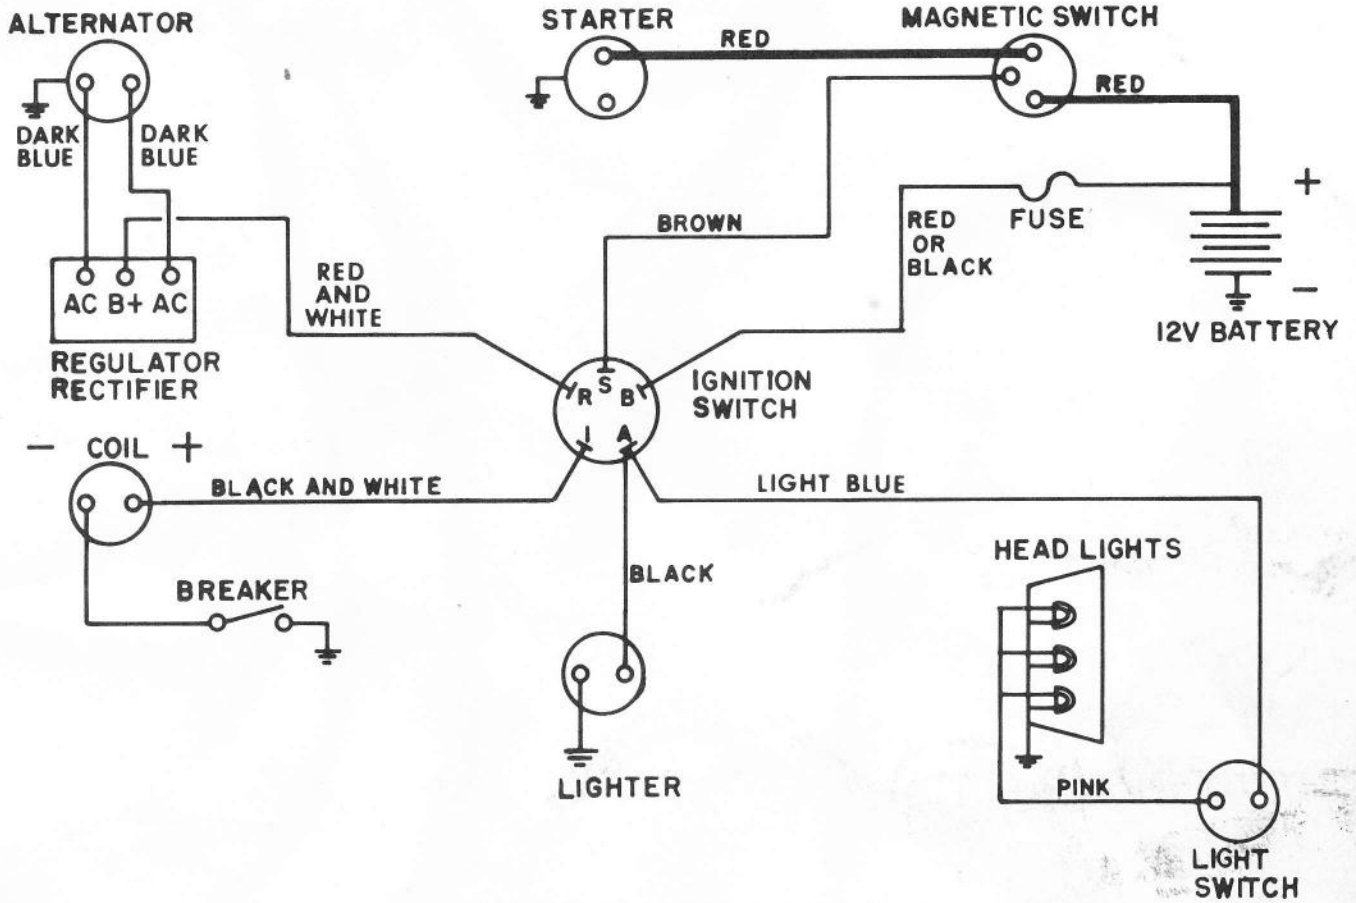

814 AND 812 WIRING DIAGRAM

810 WIRING DIAGRAM